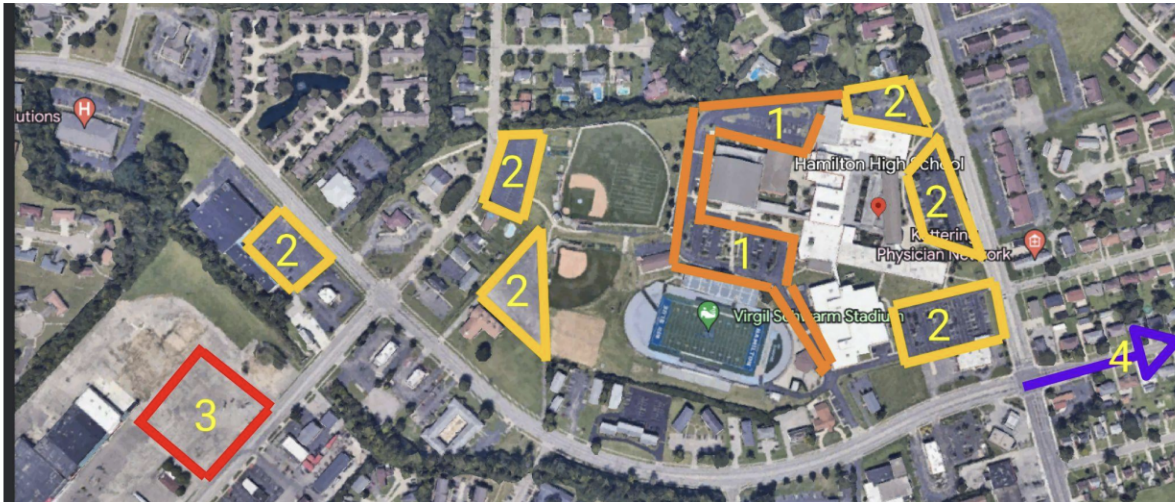

- **ALL SPECTATORS WILL BE WANDED AND BAG CHECKED.** THIS IS A SECURITY MEASURE THE DISTRICT IMPLEMENTED LAST YEAR. WE RECOMMEND NOT BRINGING BAGS, UNLESS NEEDED.

- THERE WILL BE 2 GATES OPEN FOR ENTRY INTO THE SCHWARM – UNDER THE MAIN GRANDSTAND AND NEXT TO THE CONCESSION STAND.

- THERE WILL BE LIMITED HANDICAPPED PARKING ON CAMPUS AVAILABLE BETWEEN THE FOOTBALL FIELD AND THE GYMNASIUM. **ARRIVE EARLY!**

- **THERE WILL BE NO TAILGATING ON SCHOOL PROPERTY.** ALL PARKING SPOTS WILL BE NEEDED FOR SPECTATORS. EVERYONE PLANNING TO TAILGATE SHOULD DO SO IN THE LOT ACROSS FROM JOLLYS AND AL JOES. BOTH SCHOOLS AND ADMINISTRATORS ASK FOR YOUR COOPERATION WITH THIS

- **WE WILL OFFER A SHUTTLE** IF YOU WANT TO PARK AT OUR FRESHMAN CAMPUS AT 2260 NW WASHINGTON BLVD. THIS WILL START AT 6PM AND RUN THROUGHOUT THE GAME AND IMMEDIATELY FOLLOWING THE GAME

- **ABSOLUTELY NO INAPPROPRIATE LANGUAGE, SIGNS, T SHIRTS ETC, PERMITTED AT THE GAME**
- BELOW IS A MAP OF PARKING OPTIONS NEAR THE SCHWARM

Parking Lot 1- VIP/Handicap

Parking Lot 2- General Parking

Parking Lot 3- Tailgating parking lot (across from Al Joes/Jollys)

Parking Lot 4- Shuttle parking from Hamilton Freshman Campus (shuttle starting at 6:00pm)